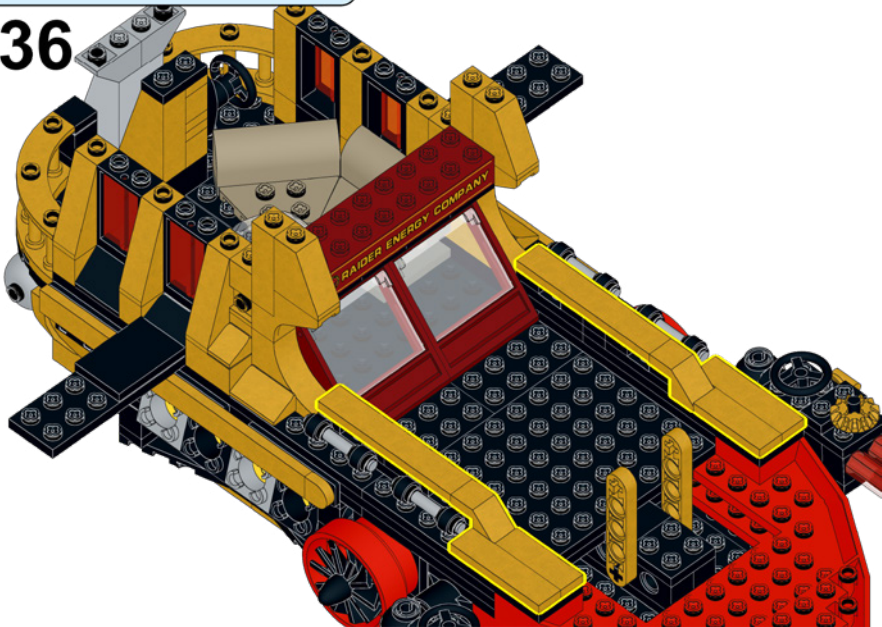

- 2x [black 1x2 Technic brick with hole]
- 4x [grey Technic axle]
- 8x [black Technic axle pin]

135

4x

- 2x [yellow Technic 1x3 Technic beam]
- 2x [yellow Technic 1x2 Technic beam]
- 2x [yellow Technic 1x4 Technic beam]
- 2x [yellow Technic 1x6 Technic beam]

136