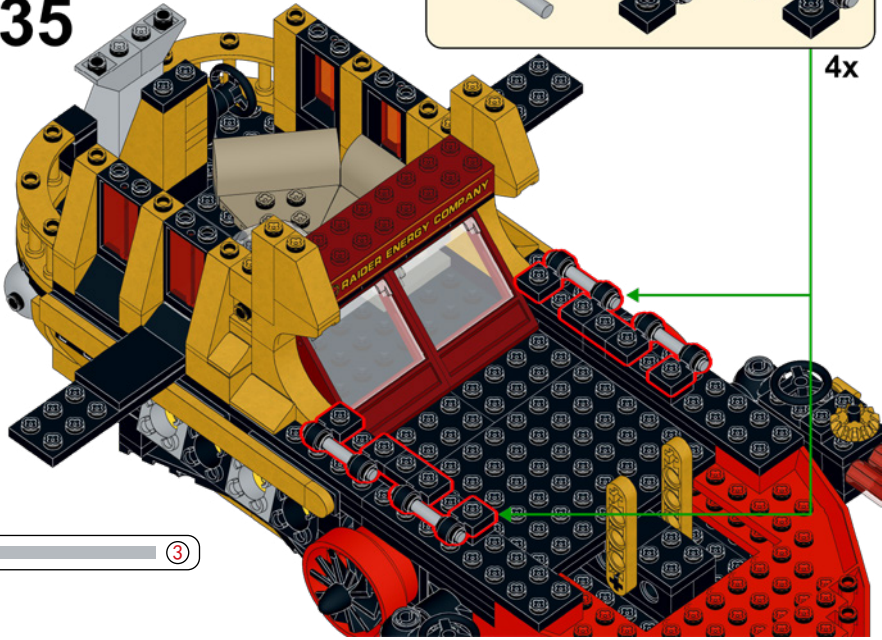

134

- 2x [black 1x2 Technic brick with hole]
- 4x [grey Technic axle]
- 8x [black Technic axle pin]

135

4x

- 2x [yellow Technic 1x3 Technic beam]
- 2x [yellow Technic 1x2 Technic beam]
- 2x [yellow Technic 1x4 Technic beam]
- 2x [yellow Technic 1x6 Technic beam]