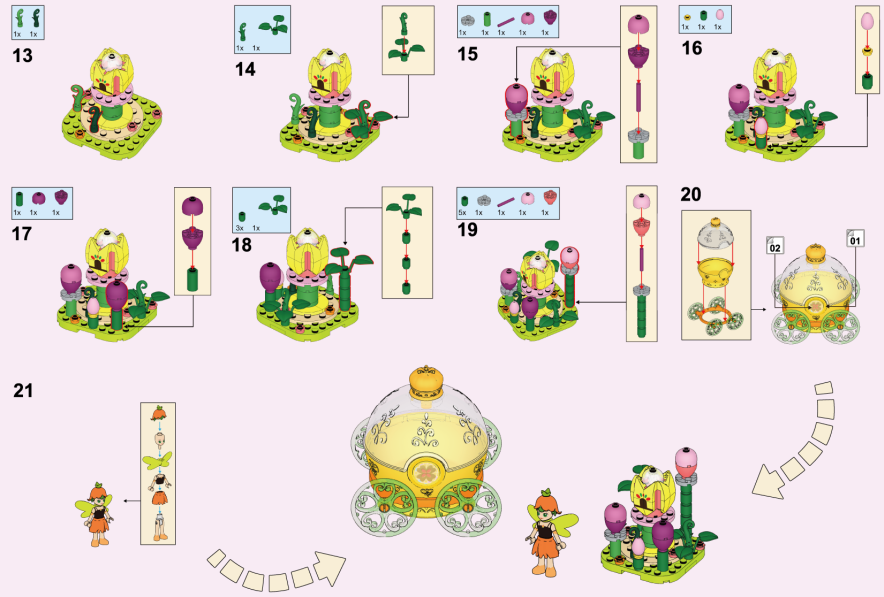

魔法公主  
爱美的

桔黄色车身个性吸睛，那那葱葱的花朵  
环绕城堡，点点的城堡繁花环绕恬静  
温馨。

点点的水晶球车与QQ城堡  
CRYSTAL BALL CARRIAGE & QQ CASTLE

1

2

3

4

5

6

7

8

9

10

11

12

- |             |             |              |              |              |             |
|-------------|-------------|--------------|--------------|--------------|-------------|
| 2x<br>4032  | 1x<br>24947 | 1x<br>3034   | 2x<br>6255   | 1x<br>KB0063 | 1x<br>F0018 |
| 1x<br>18841 | 2x<br>67329 | 1x<br>KB0034 | 1x<br>71075  | 1x<br>KB0064 |             |
| 1x<br>24946 | 2x<br>24866 | 1x<br>MX988A | 3x<br>3941   | 1x<br>KB0065 |             |
| 1x<br>18841 | 2x<br>18646 | 1x<br>MX988A | 1x<br>MX988A |              |             |
| 1x<br>60474 | 1x<br>4073  | 9x<br>3062   | 2x<br>87994  |              |             |
| 3x<br>24866 | 8x<br>29120 | 1x<br>71075  | 1x<br>18841  |              |             |
| 4x<br>3022  | 8x<br>29119 | 1x<br>MX988A | 2x<br>24947  |              |             |
| 1x<br>3941  | 4x<br>27925 |              | 1x<br>18841  |              |             |